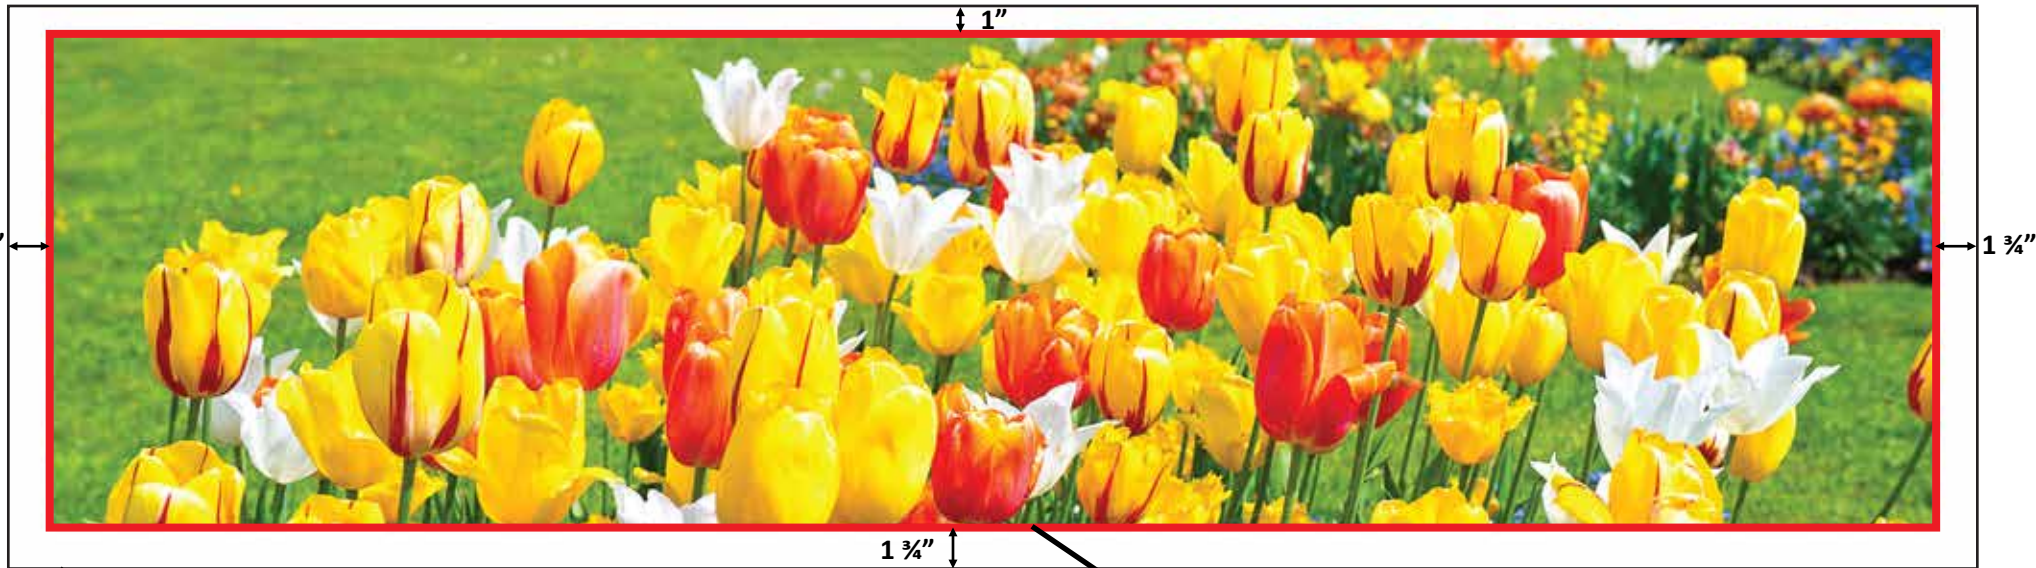

Bus Bench Design & Print Specification

Panel Size

This is the size of the actual panel. The background color should bleed to the edge of this panel size.

Viewing Size

This is the size where life copy can be seen. Any text or image between the Viewing Size and the Panel Size will not be seen.

Bus Bench Dimensions		
	Height	Length
Finished Panel Size	24"	84"
Viewing Size	21.25"	80.5"
Digital File Size	6"	21"
Digital Viewing Size	5.312"	20.125"

Production Guidelines

- Material - .060 mil Styrene
- Overabe - 15% - Required depending upon length of term
- Lamination - Required - Please use liquid laminate on entire ad

Digital File Guidelines

- File must be built at a minimum of 300 dpi.
1/4" scale = 6"h x 21"w, live area 5.312"h x 20.125"w
- **When building your file, keep in mind the viewing size is not centered, its equal on left, bottom, and right sides.**
- File needs to be in CMYK color mode.
- Provide finished artwork as a high resolution PDF file.